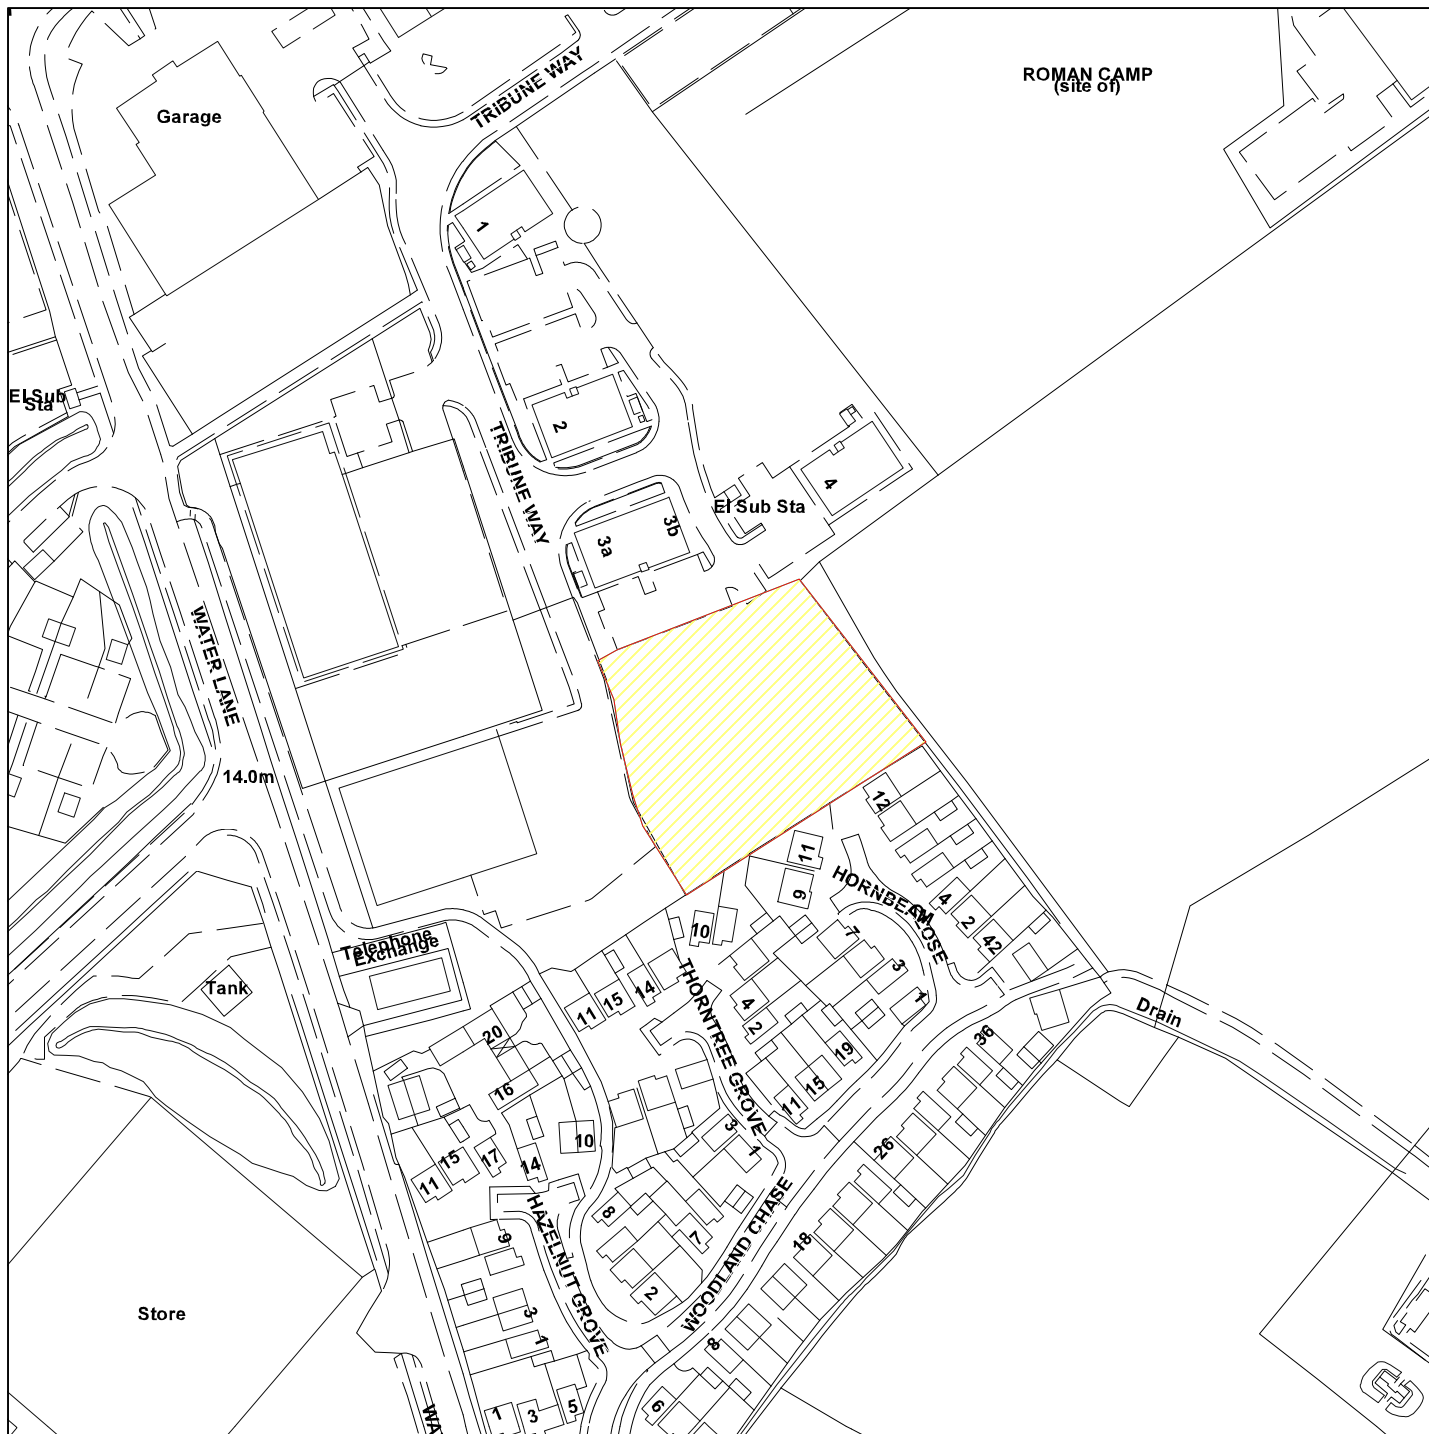

Centurian Office Park, Tribune Way.

08/01988/FULM

GIS by ESRI (UK)

Scale : 1:2000

Reproduced from the Ordnance Survey map with the permission of the Controller of Her Majesty's Stationery Office © Crown Copyright 2000.

Unauthorised reproduction infringes Crown Copyright and may lead to prosecution or civil proceedings.

Produced using ESRI (UK)'s MapExplorer 2.0 - <http://www.esriuk.com>

Organisation	Not Set
Department	Not Set
Comments	Application Site
Date	29 September 2008
SLA Number	Not Set